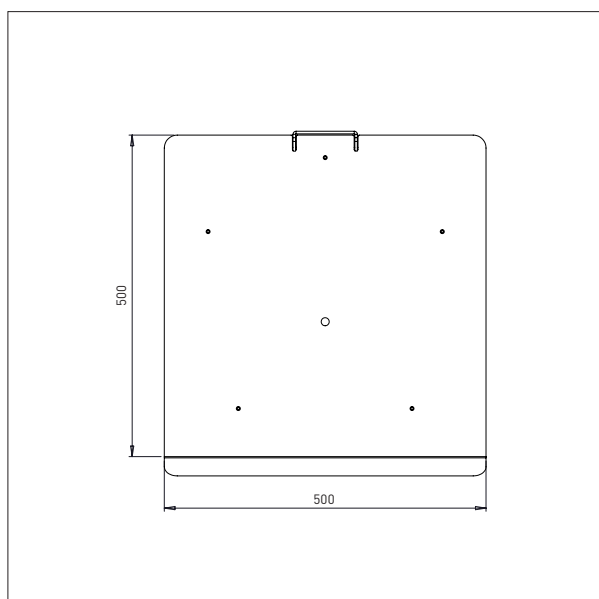

PLATFORM STAINLESS – EP2

L x W: 500 x 500 mm