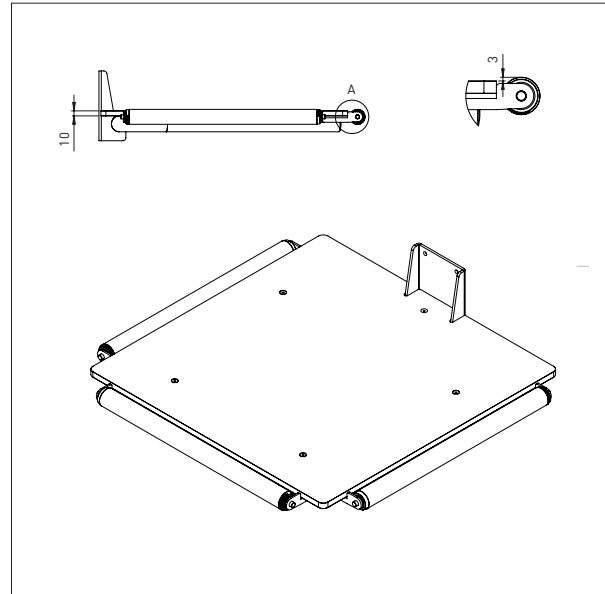

IMPACT 130 / TOOLS

PLATFORM PEHD (PLASTIC)

- All measurements in mm

PLATFORM PEHD WITH ROLLER - KP3

L x W: 495 x 495 mm