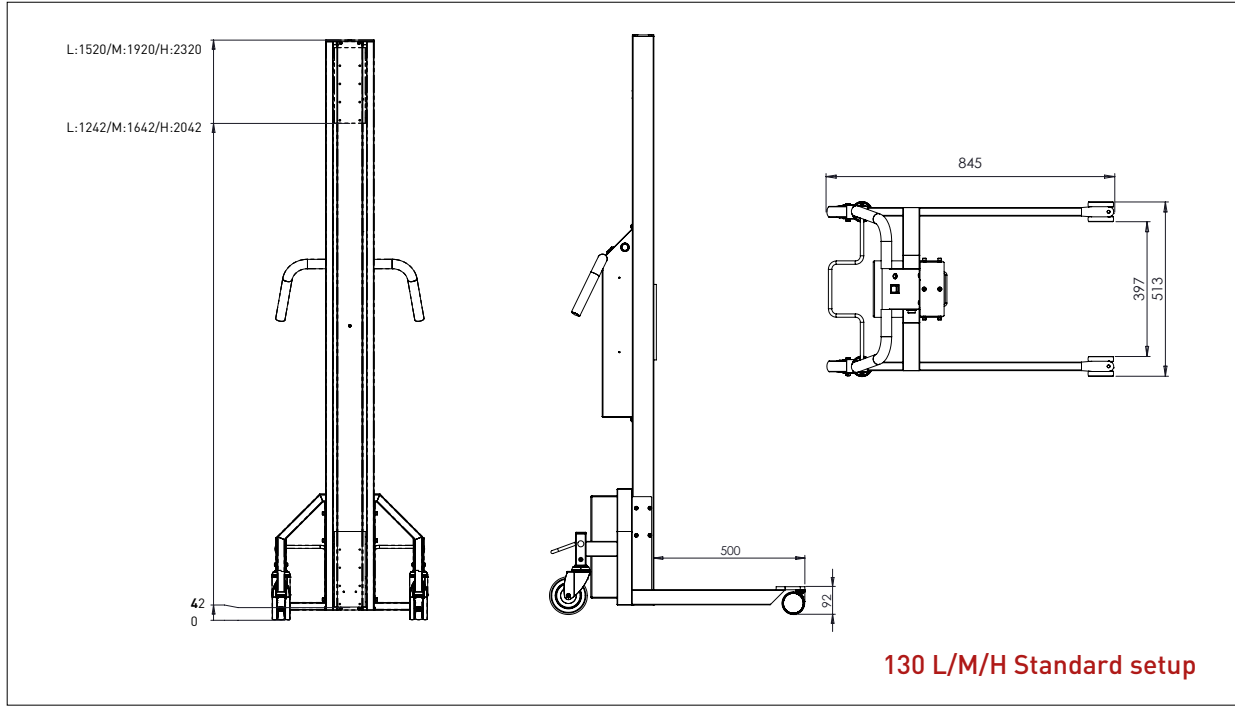

IMPACT 130

LIFTERS - DRAWINGS & MEASUREMENTS

- All measurements in mm