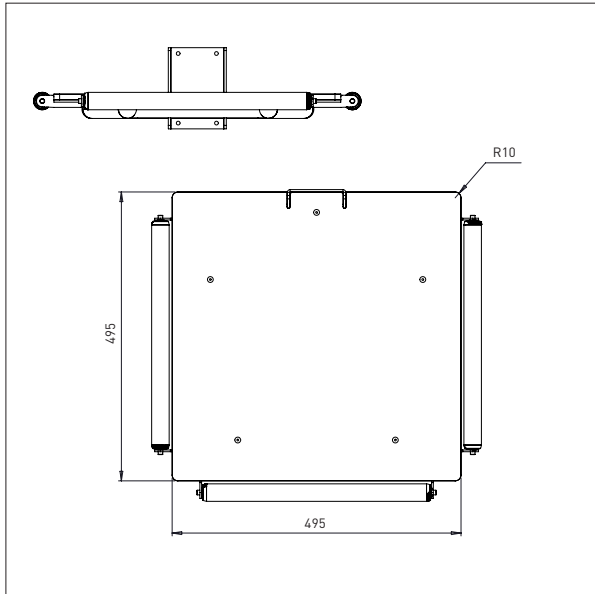

IMPACT 130 / TOOLS

PLATFORM PEHD (PLASTIC)

- All measurements in mm

PLATFORM PEHD WITH ROLLER - KP3

L x W: 495 x 495 mm