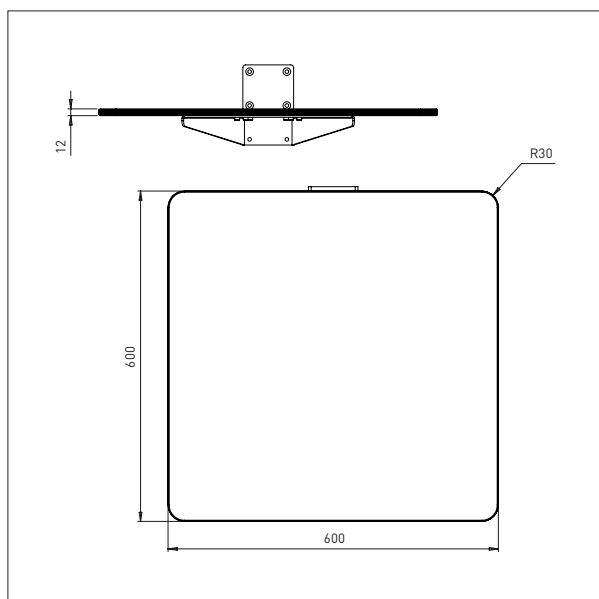

PLATFORM WOOD – W3

L x W: 600 x 600 mm