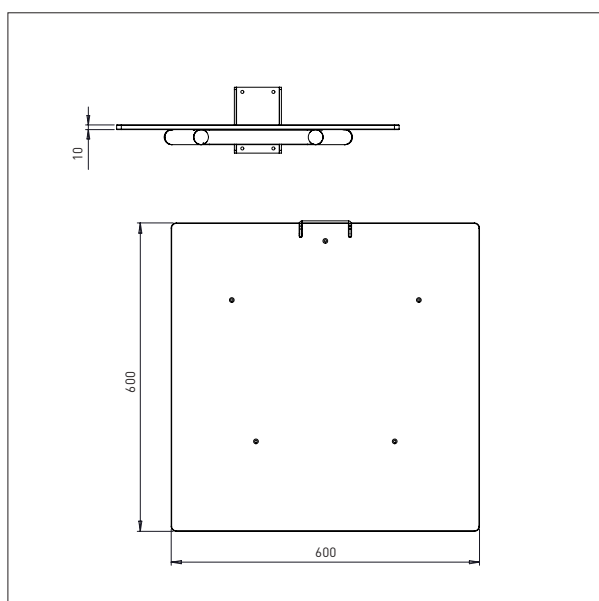

PLATFORM PEHD – KP2

L x W: 600 x 600 mm