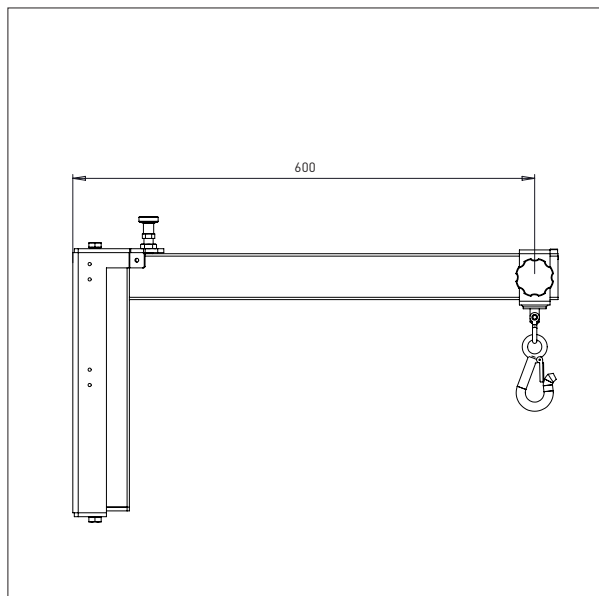

IMPACT 130 / TOOLS

CRANE ARM

- All measurements in mm

CRANE ARM - KA1

L: 600