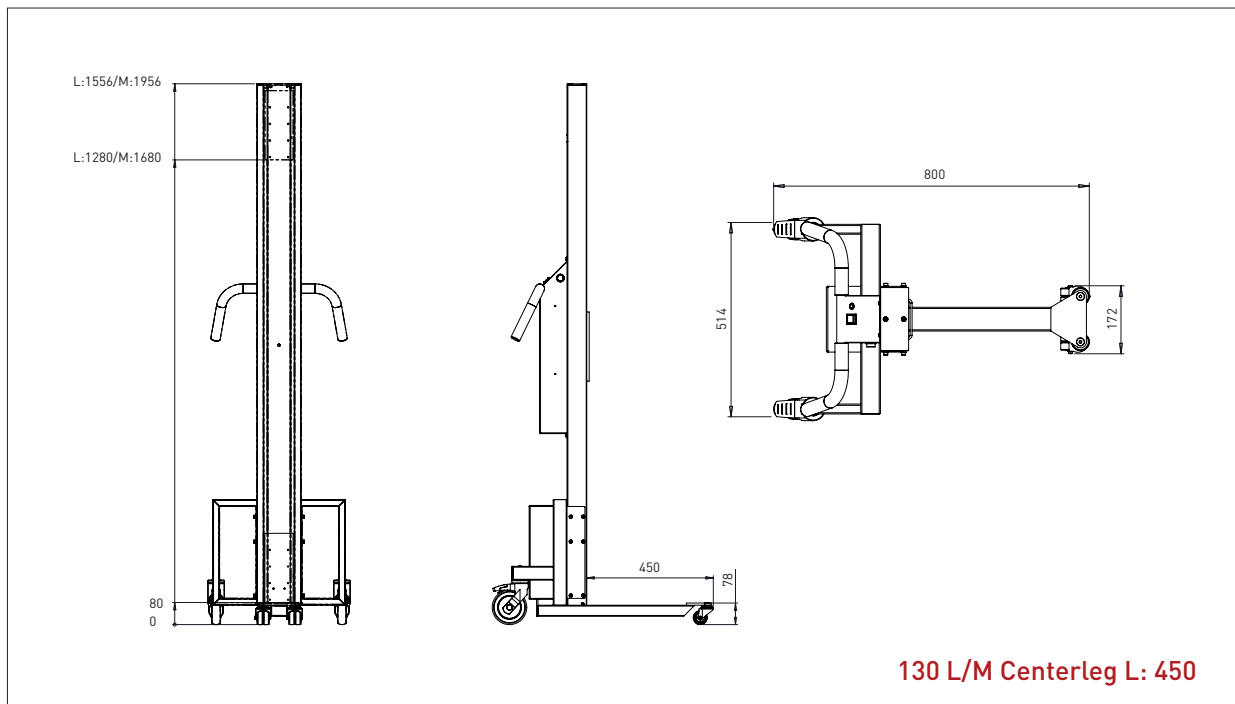

IMPACT 130

LIFTERS - DRAWINGS & MEASUREMENTS

- All measurements in mm