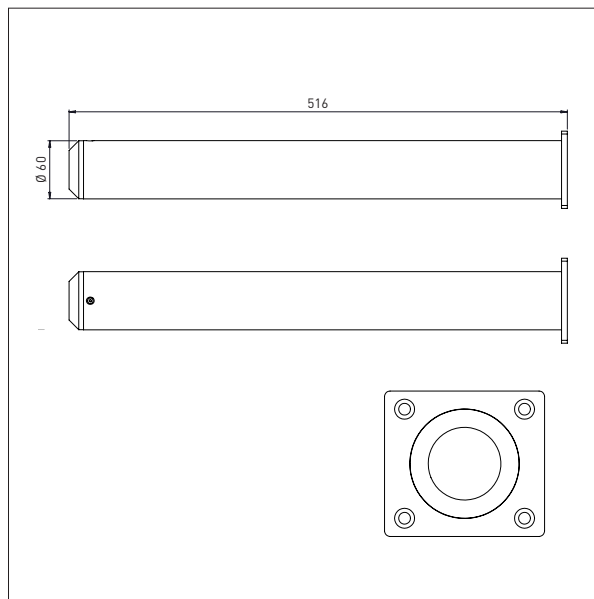

IMPACT 130 / TOOLS

BOOM

- All measurements in mm

BOOM - D1

Ø x L: 60 x 500 mm