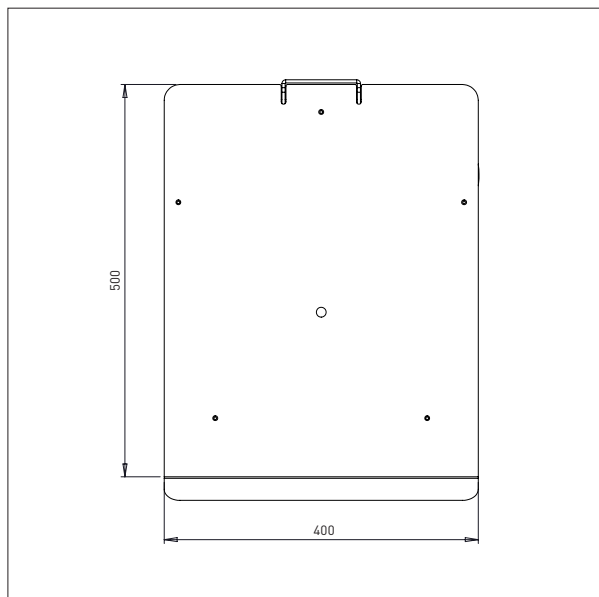

IMPACT 130 / TOOLS

PLATFORM STAINLESS

- All measurements in mm

PLATFORM STAINLESS – EP1

L x W: 500 x 400 mm