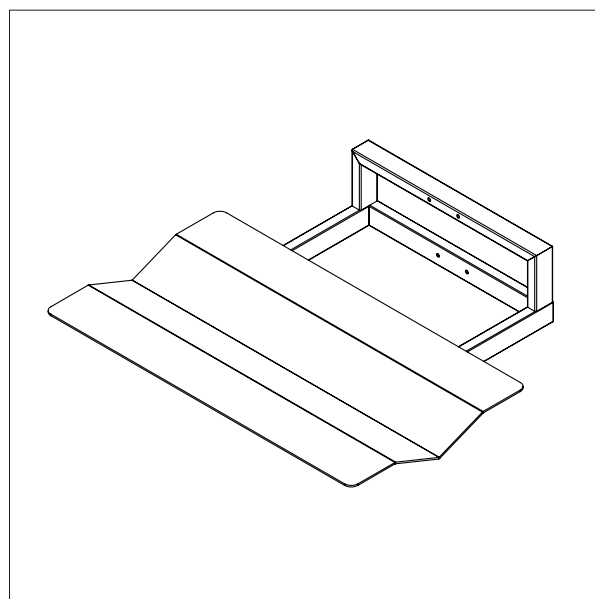

IMPACT 130 / TOOLS

WAVE

- All measurements in mm

FIXED V-BLOCK - WAVE