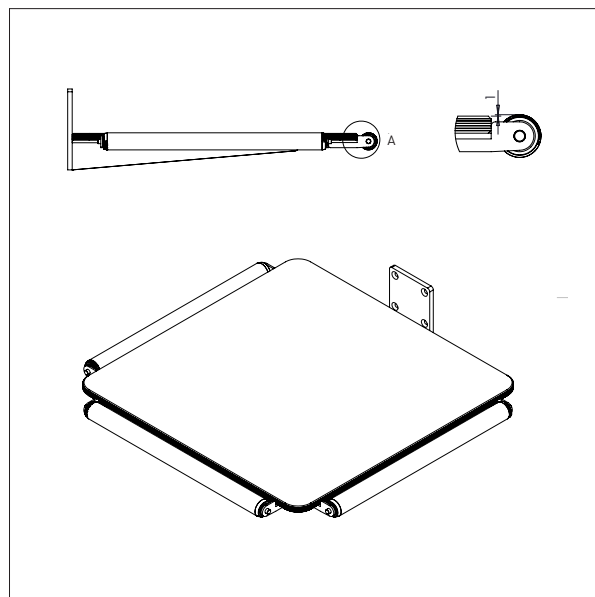

IMPACT 130 / TOOLS

PLATFORM WOOD

- All measurements in mm

PLATFORM WOOD – W4

L x W: 500 x 500 mm