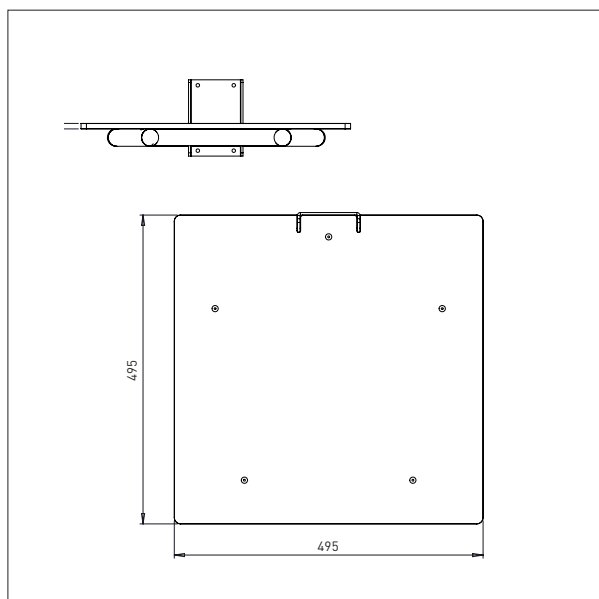

IMPACT 130 / TOOLS

PLATFORM PEHD (PLASTIC)

- All measurements in mm

PLATFORM PEHD – KP1

L x W: 495 x 495 mm