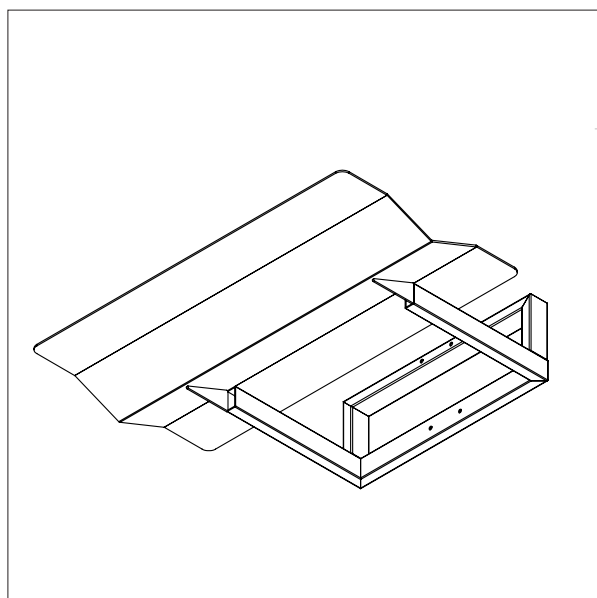

IMPACT 130 / TOOLS

WAVE

- All measurements in mm

FIXED V-BLOCK - WAVE