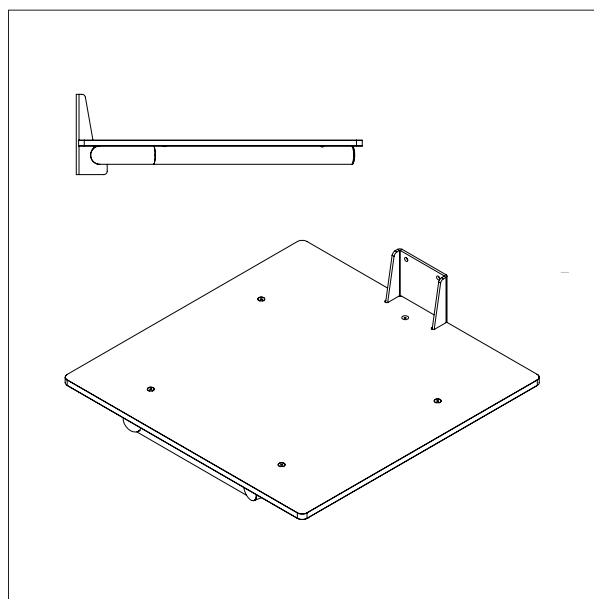

IMPACT 130 / TOOLS

PLATFORM PEHD (PLASTIC)

- All measurements in mm

PLATFORM PEHD – KP1

L x W: 495 x 495 mm