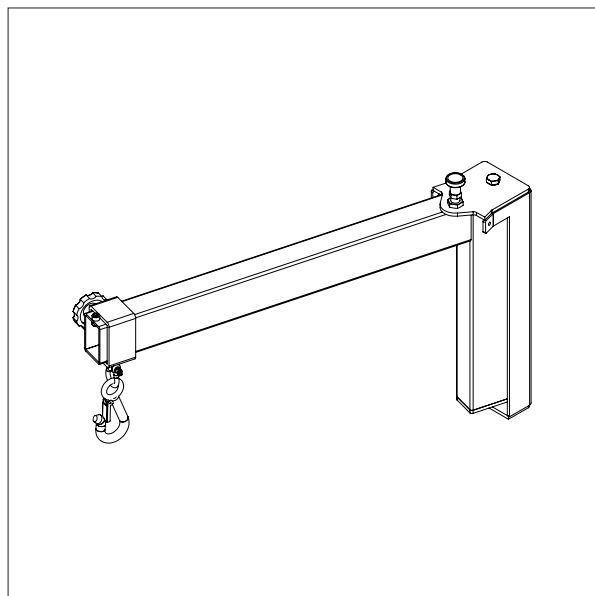

IMPACT 130 / TOOLS

CRANE ARM

- All measurements in mm

CRANE ARM - KA1

L: 600