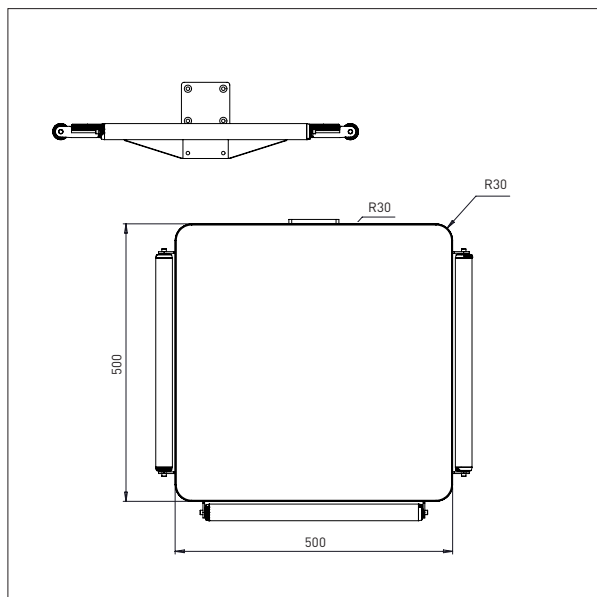

IMPACT 130 / TOOLS

PLATFORM WOOD

- All measurements in mm

PLATFORM WOOD – W4

L x W: 500 x 500 mm