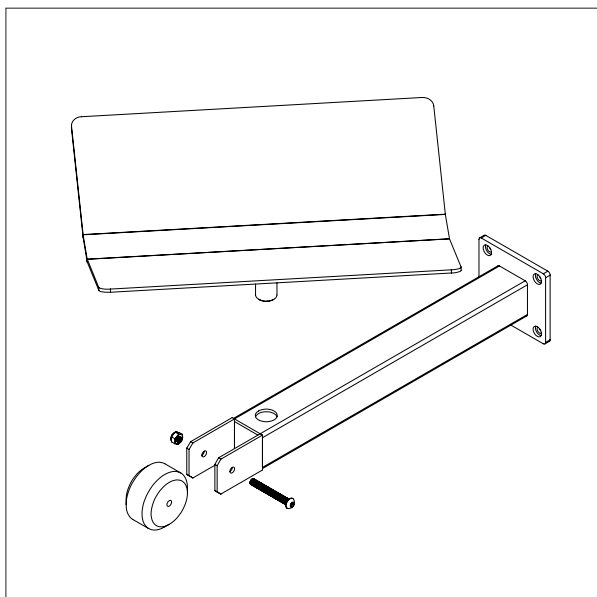

IMPACT 130 / TOOLS

BOOM + V-BLOCK

- All measurements in mm

BOOM + V-BLOCK – DVB1