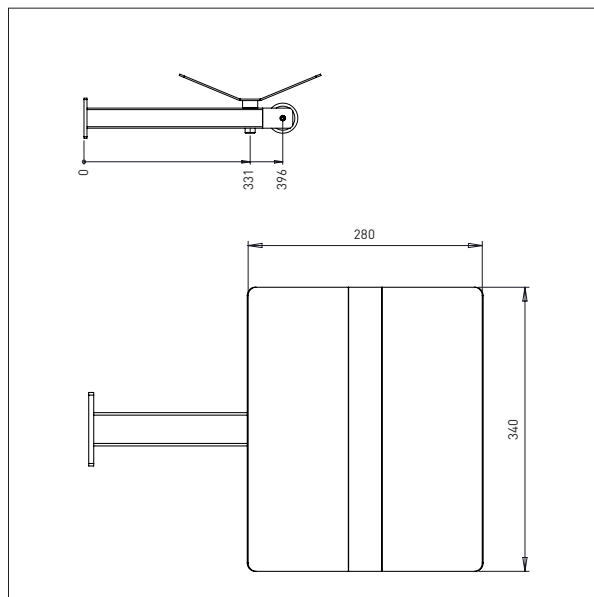

IMPACT 130 / TOOLS

BOOM + V-BLOCK

- All measurements in mm

BOOM + V-BLOCK – DVB1